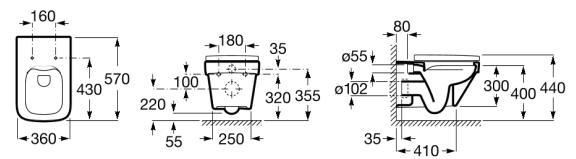

DAMA

Wall-hung Roca Rimless® WC

DIMENSIONS

Length	360 mm
Width	570 mm
Height	400 mm

COLOURS AND FINISHES

00 White

TECHNICAL DRAWINGS

FEATURES

Wall-hung Roca Rimless® WC with hidden fixations. Includes fixing kit. Compatible with Roca Duplo One / Duplo S installation systems. Dual flush 4.5/3 L.

Fixing kit: Included

Flushing system: Washdown

Installation type: Wall-hung

Duplo WC One Smart - Built-in structure with compact dual flush cistern and flexible inlet pipe for smart toilets. Ø 90 / Ø 110 elbow

890078020

Duplo WC One Freestanding - Built-in structure with compact freestanding dual flush cistern for wall-hung WC. Ø 90 / Ø 110 elbow

890070120

Duplo WC One - Built-in structure with dual flush cistern for wall-hung WC. Ø 90 / Ø 110 elbow

890070020

Duplo WC Fluxor - Built-in structure for wall-hung WC with dual flush valve. Ø 90 / Ø 110 elbow.